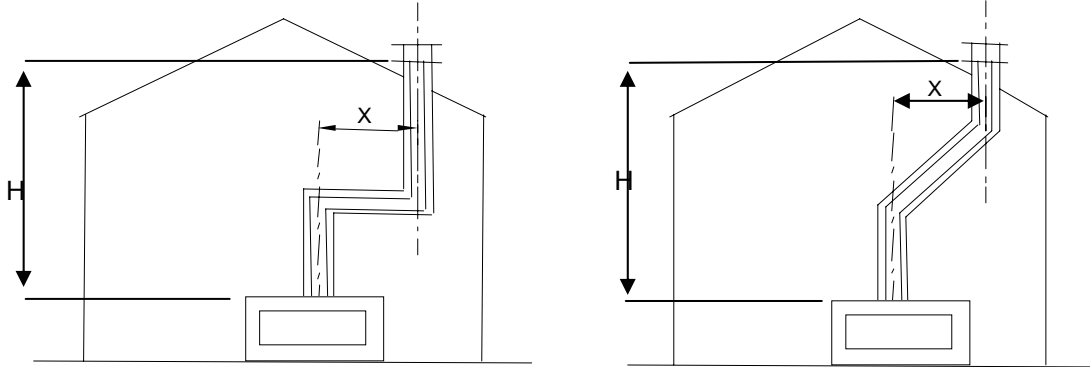

Burner 100cm, Flue 100/150mm
All 110, 130 and 120 series

Burner 100cm, Flue 130/200mm
All 110, 130 and 120 series

	0	1	2	3	4	5	6	7	8	9	10	11
0.5	X	0	0	X	X	X	X	X	X	X	X	X
1	70	70	70	50	50	50	30	30	0	0	0	0
2	85	70	70	70	50	50	50	30	30	30	0	0
3	85	85	70	70	70	50	50	50	30	30	0	0