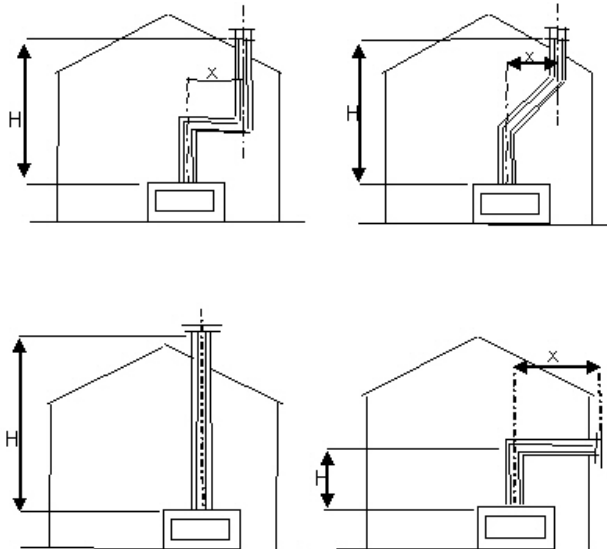

BF110 Flue Options

Use the table to select maximum vertical and horizontal flue routes. The number in the box is the restrictor plate size. X means it is not possible e.g. 9mts H with 11mts X. Burner width is 100cm, flue pipe required 100mm/150mm.

	0	1	2	3	4	5	6	7	8	9	10	11
0.5	X	X	X	X	X	X	X	X	X	X	X	X
1	X	30	30	0	X	X	X	X	X	X	X	X
2	50	50	50	50	30	30	30	30	0	0	X	X
3	50	50	50	50	50	30	30	30	0	0	0	X
4	50	50	50	50	50	30	30	30	0	0	0	X
5	50	50	50	50	50	30	30	30	0	0	0	X
6	50	50	50	50	50	30	30	0	0	0	X	X
7	50	50	50	50	30	30	0	0	0	X	X	X
8	50	50	50	30	30	0	0	0	X	X	X	X
9	50	50	30	30	30	0	0	X	X	X	X	X