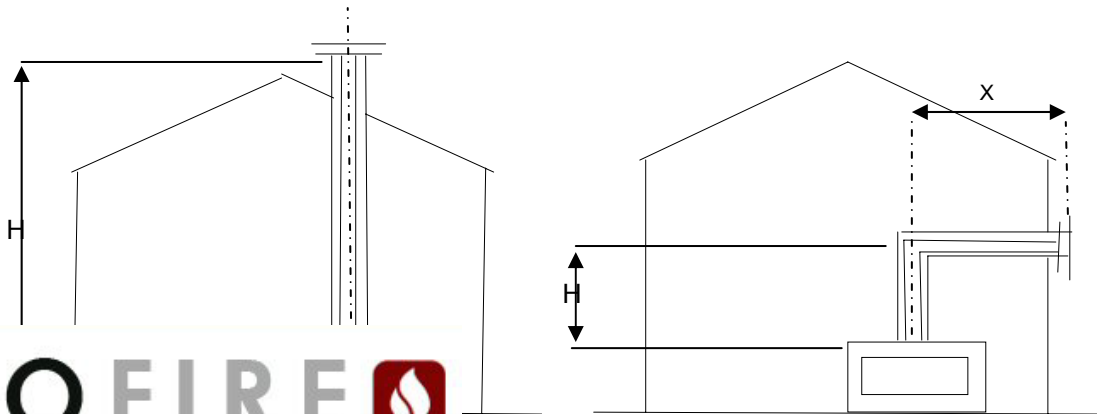

Burner 100cm, Flue 100/150mm
All 110, 130 and 120 series

Burner 100cm, Flue 130/200mm
All 110, 130 and 120 series

	0	1	2	3	4	5	6	7	8	9	10	11
0.5	X	0	0	X	X	X	X	X	X	X	X	X
1	70	70	70	50	50	50	30	30	0	0	0	0
2	85	70	70	70	50	50	50	30	30	30	0	0
3	85	85	70	70	70	50	50	50	30	30	0	0