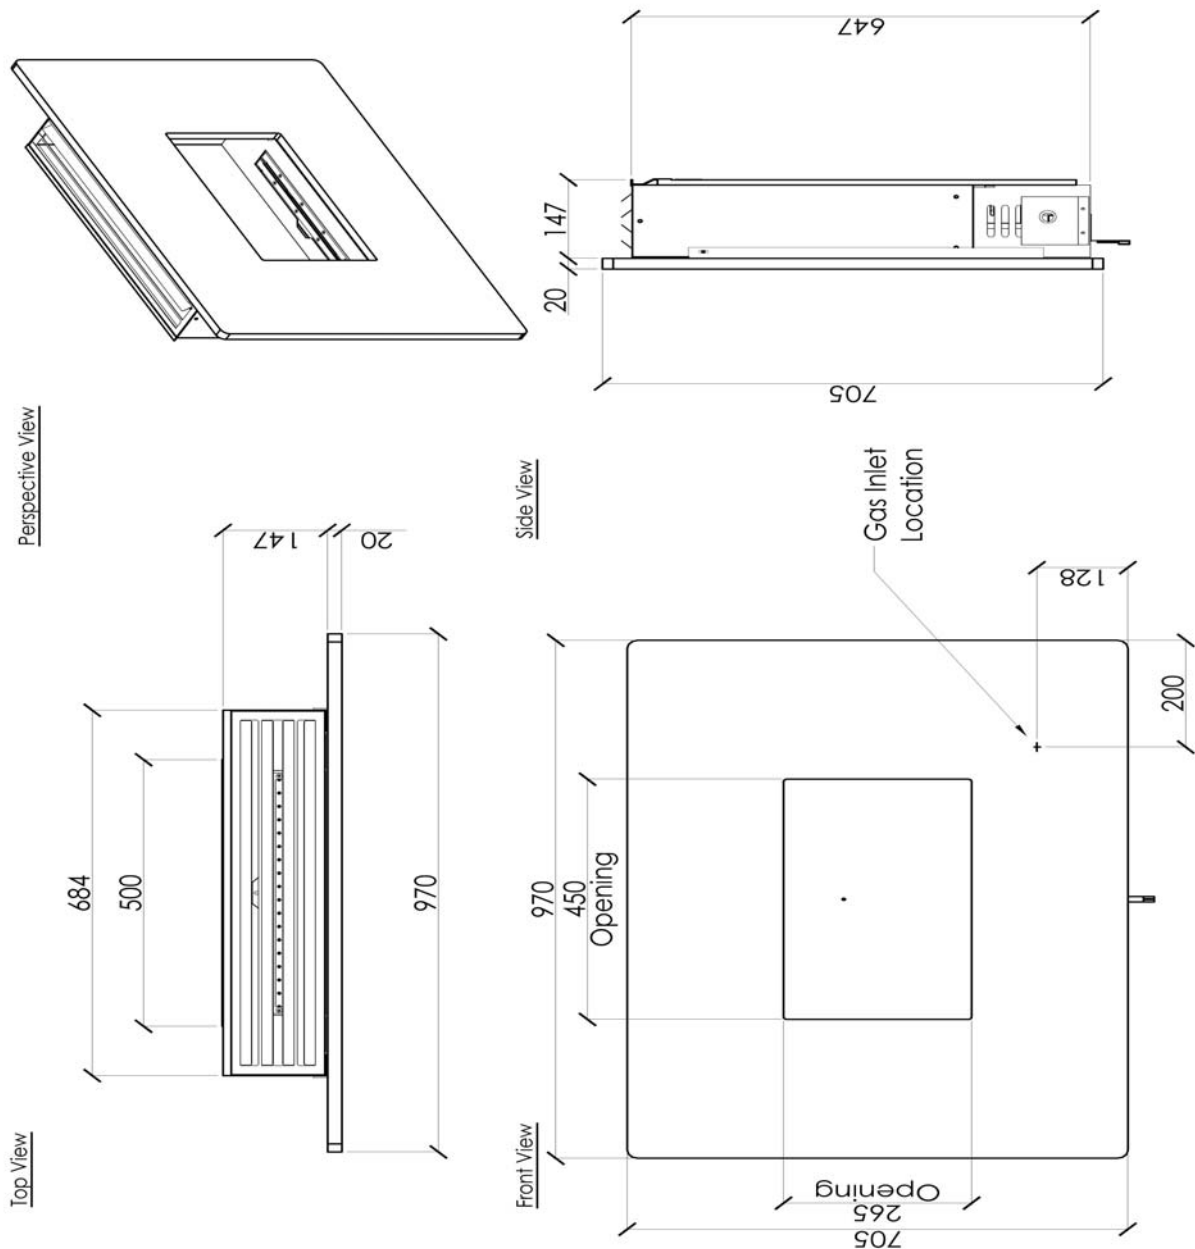

Fireline (970mm) – Classico or Moderno [Flueless Gas Fire]

Index # 2, Rev-15 / 16-May-2011 /Page 2 of 2

CVO Fire : 01325-301020 : www.cvo.co.uk : sales@cvo.co.uk

=====
CVO reserve the right to amend and improve the specification sheets without prior notice. If in doubt about any aspect of this specification please call. The specification is not to be used to install the fireplace. Every fire is supplied with an official install booklet. Spirit Fires Limited own the Spirit, CVO and Firevault Trademarks. Copying and distribution of these specifications is not permitted without the permission of Spirit Fires Ltd. All dimensions include a +/-2mm tolerance.

Spirit Fires Ltd, 4 Beaumont Square, Durham Way South, Newton Aycliffe, County Durham, DL5 6XN
Sales: +44 (0)1325-301020 Office: +44 (0) 1325 327 221 Fax: +(0)1325 327 292 Email: sales@cvo.co.uk Web: www.cvo.co.uk

SHOWROOM: CVO Fires can be seen live in our FIREVAULT showrooms based in the North and South of the UK. Visit www.firevault.co.uk or call 01325-301020 for full contact details, location maps and directions.