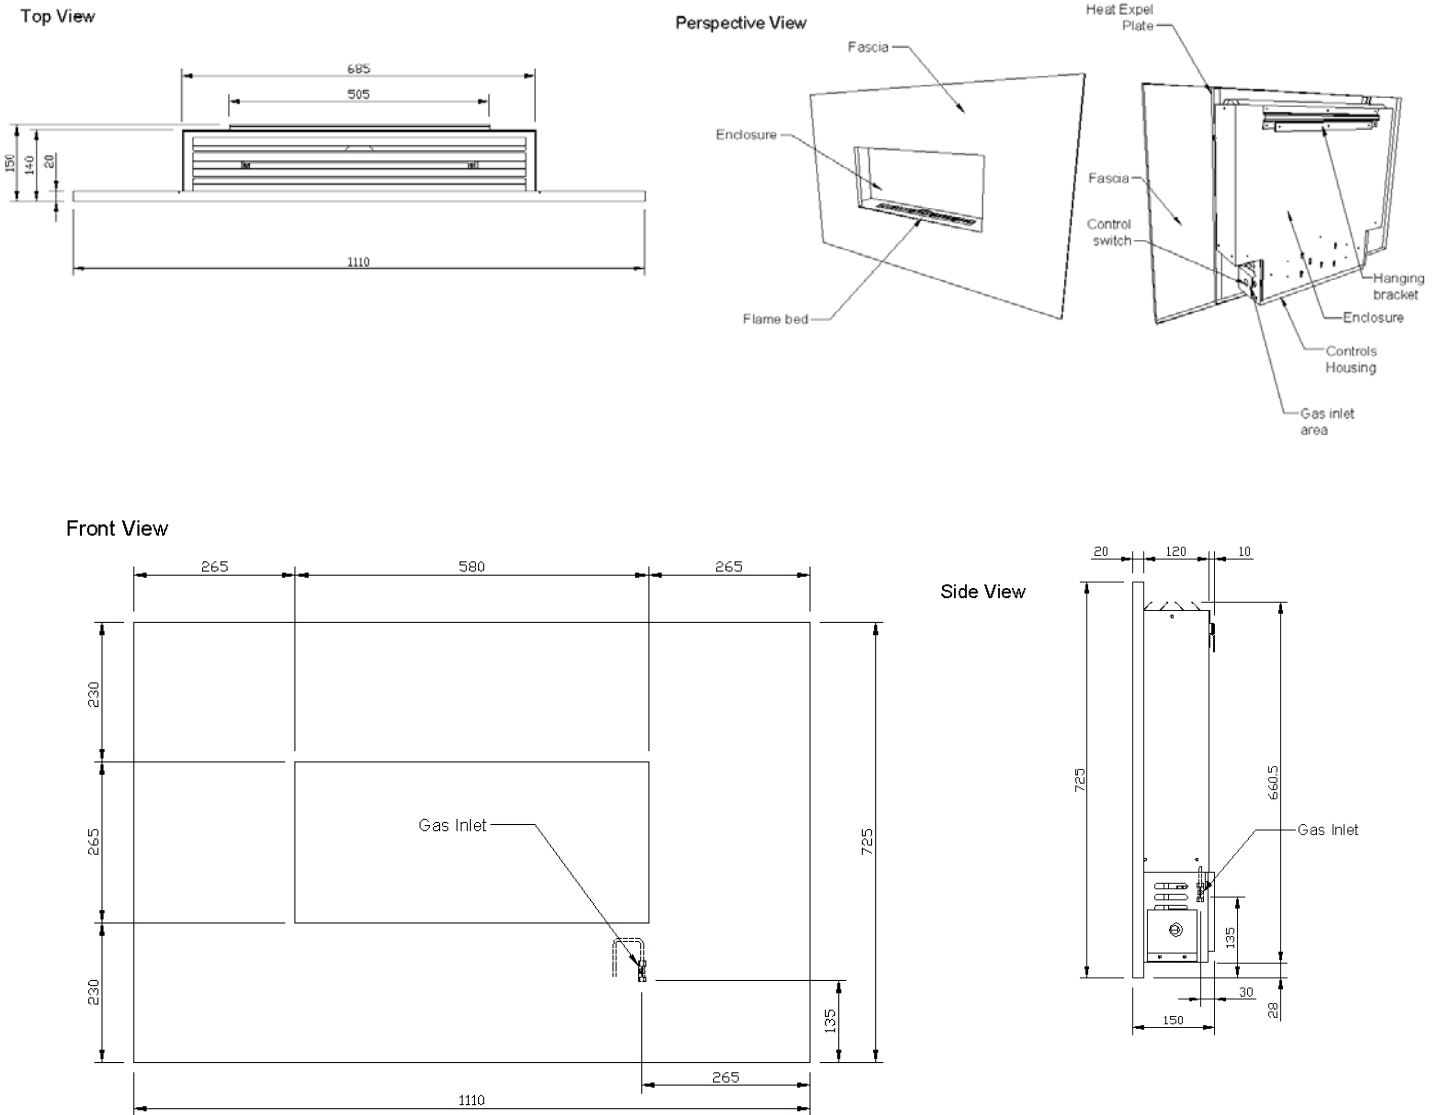

ANGEL – 1110 Widescreen Size Fascia - [Flueless Gas Fire]

Index # 53, Rev-5 / 21-Oct-2011 / Page 2 of 2

CVO Fire : 01325-301020 : www.cvo.co.uk : sales@cvo.co.uk

=====

CVO reserve the right to amend and improve the specification sheets without prior notice. If in doubt about any aspect of this specification please call. The specification is not to be used to install the fireplace. Every fire is supplied with an official install booklet. Spirit Fires Limited own the Spirit, CVO and Firevault Trademarks. Copying and distribution of these specifications is not permitted without the permission of Spirit Fires Ltd. All dimensions include a +/-2mm tolerance.

Spirit Fires Ltd, 4 Beaumont Square Durham Way South, Newton Aycliffe County Durham, DL5 6XN
Sales: +44 (0)1325-301020 Office: +44 (0) 1325 327 221 Fax: +(0)1325 327 292 Email: sales@cvo.co.uk Web: www.cvo.co.uk

SHOWROOM: CVO Fires can be seen live in our FIREVAULT showrooms based in the North and South of the UK. Visit www.firevault.co.uk or call 01325-301020 for full contact details, location maps and directions.