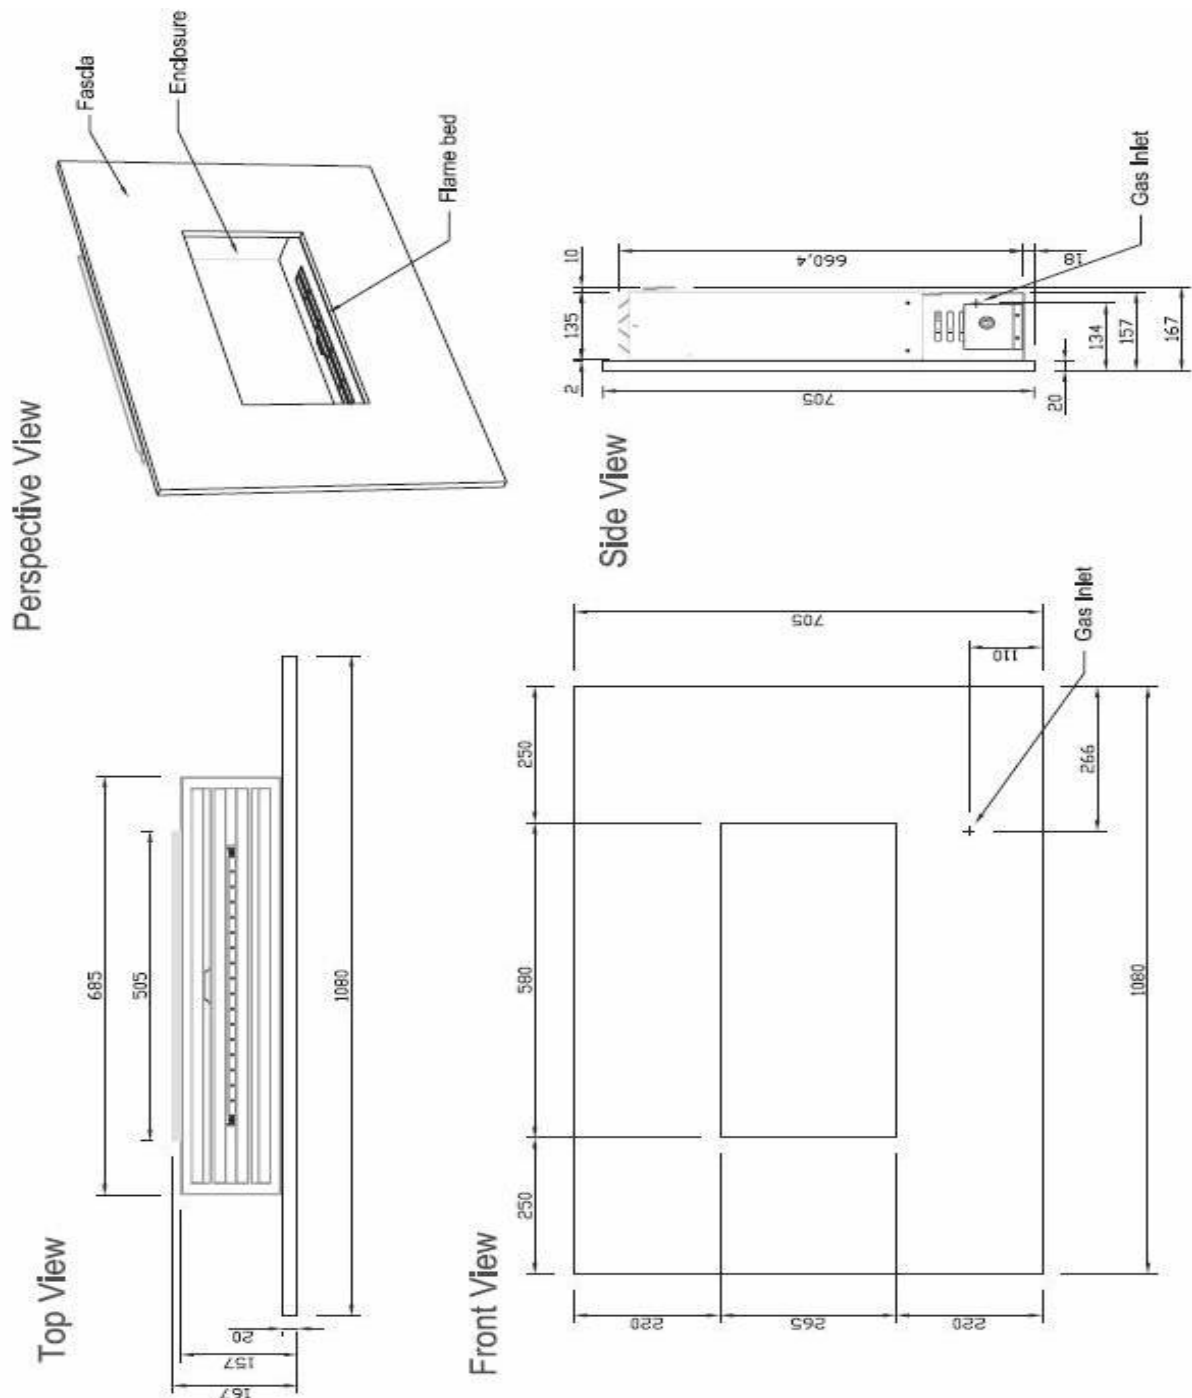

FIRELINE Widescreen – Moderno & Classico [Flueless Gas Fire]

Index # 57, Rev-8 (21-Oct-2011) - Page 2 of 2

CVO Fire : 01325-301020 : www.cvo.co.uk : sales@cvo.co.uk

=====
CVO reserve the right to amend and improve the specification sheets without prior notice. If in doubt about any aspect of this specification please call. The specification is not to be used to install the fireplace. Every fire is supplied with an official install booklet. Spirit Fires Limited own the Spirit, CVO and Firevault Trademarks. Copying and distribution of these specifications is not permitted without the permission of Spirit Fires Ltd. All dimensions include a +/-2mm tolerance.

Spirit Fires Ltd, 4 Beaumont Square Durham Way South, Newton Aycliffe County Durham, DL5 6XN
Sales: +44 (0)1325-301020 Office: +44 (0) 1325 327 221 Fax: +(0)1325 327 292 Email: sales@cvo.co.uk Web: www.cvo.co.uk

SHOWROOM: CVO Fires can be seen live in our FIREVAULT showrooms based in the North and South of the UK. Visit www.firevault.co.uk or call 01325-301020 for full contact details, location maps and directions.