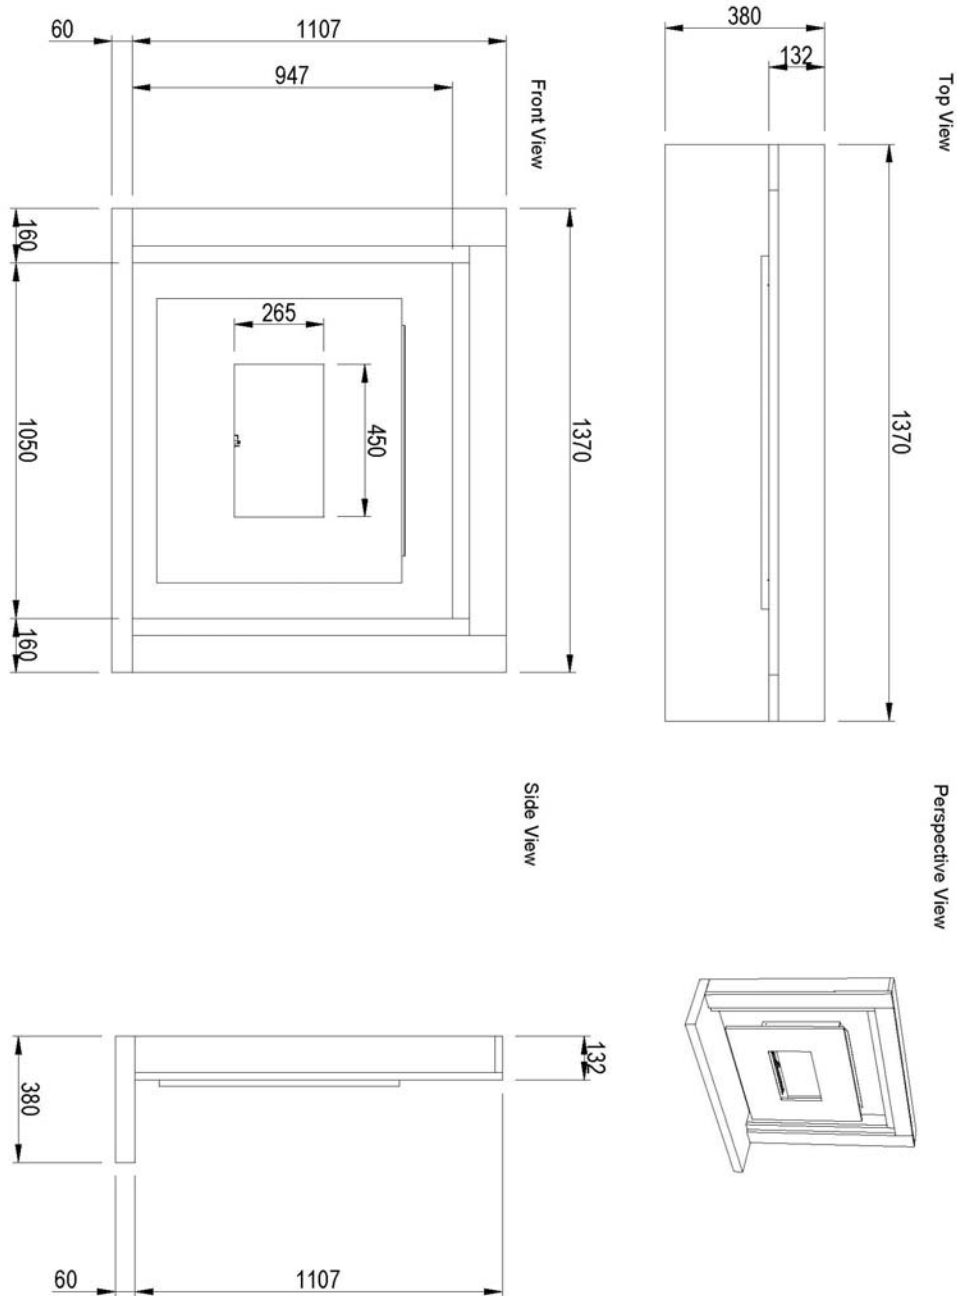

CORONA – Traditional Flueless Gas Fire

Index # 64 - Rev-8 / 21-Oct-2011 / Page 2 of 2

CVO Fire · 01325-301020 · www.cvo.co.uk · sales@cvo.co.uk

=====

CVO reserve the right to amend and improve the specification sheets without prior notice. If in doubt about any aspect of this specification please call. The specification is not to be used to install the fireplace. Every fire is supplied with an official install booklet. Spirit Fires Limited own the Spirit, CVO and FIREVAULT Trademarks. Copying and distribution of these specifications is not permitted without the permission of Spirit Fires Ltd. All dimensions include a +/-2mm tolerance.

Spirit Fires Ltd, 4 Beaumont Square Durham Way South, Newton Aycliffe County Durham, DL5 6XN
Sales: +44 (0)1325-301020 Office: +44 (0) 1325 327 221 Fax: +(0)1325 327 292 Email: sales@cvo.co.uk Web: www.cvo.co.uk

SHOWROOM: CVO Fires can be seen live in our FIREVAULT showrooms based in the North and South of the UK. Visit www.firevault.co.uk or call 01325-301020 for full contact details, location maps and directions.