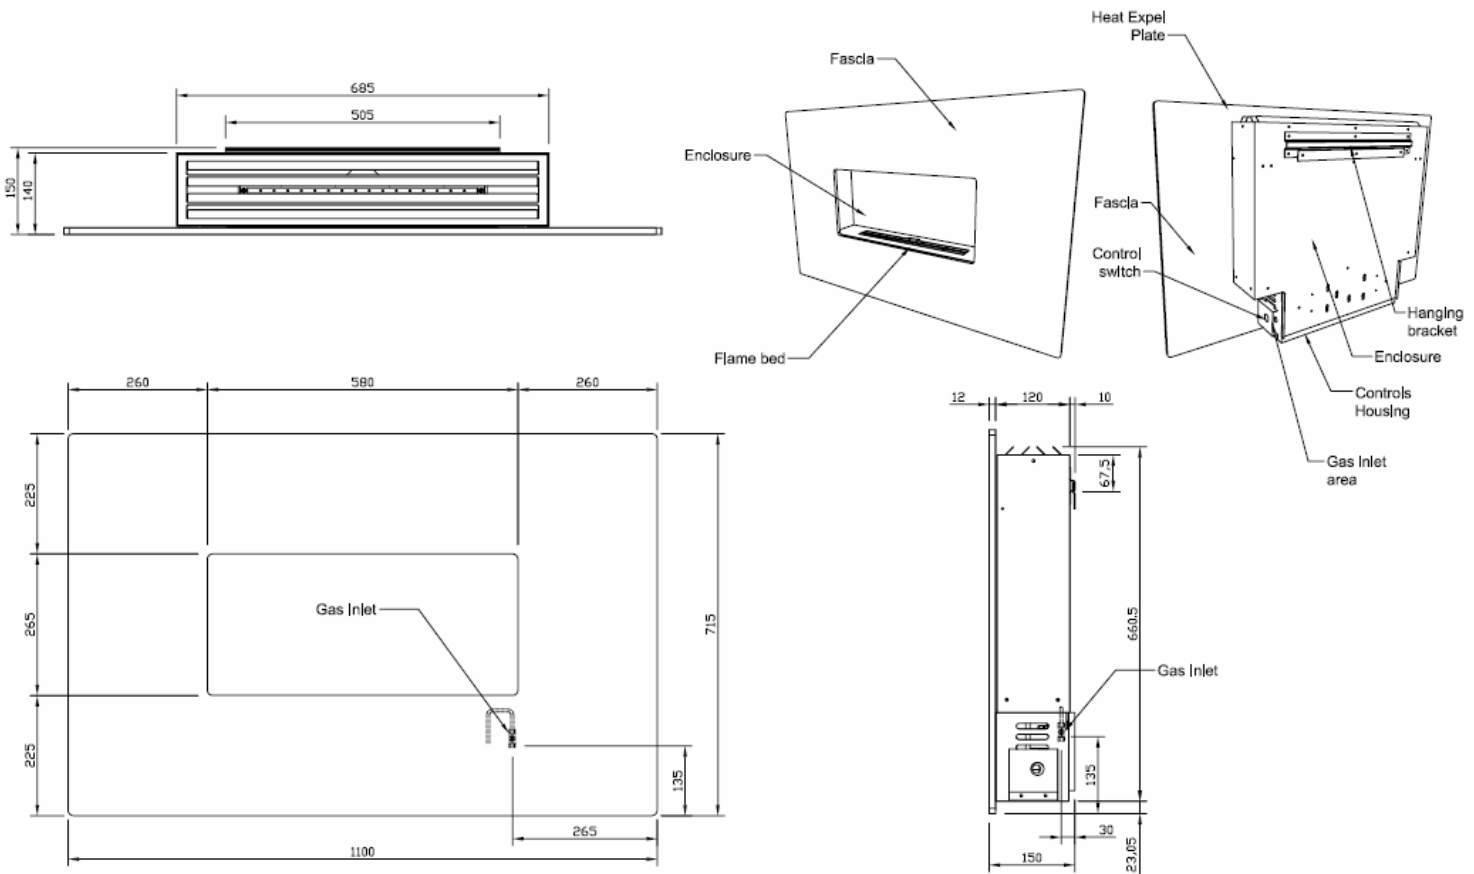

Angel RETRO [Flueless Gas Fire] with Widescreen Size Fascia

Index # 81, Rev-4, 16-May-2011. Page 3 of 4

CVO Fire : 01325-301020 : www.cvo.co.uk : sales@cvo.co.uk

=====

CVO reserve the right to amend and improve the specification sheets without prior notice. If in doubt about any aspect of this specification please call. The specification is not to be used to install the fireplace. Every fire is supplied with an official install booklet. Spirit Fires Limited own the Spirit, CVO and Firevault Trademarks. Copying and distribution of these specifications is not permitted without the permission of Spirit Fires Ltd. All dimensions include a +/-2mm tolerance.

Spirit Fires Ltd, 4 Beaumont Square, Durham Way South, Newton Aycliffe, County Durham, DL5 6XN
Sales: +44 (0)1325-301020 Office: +44 (0) 1325 327 221 Fax: +(0)1325 327 292 Email: sales@cvo.co.uk Web: www.cvo.co.uk

SHOWROOM: CVO Fires can be seen live in our FIREVAULT showrooms based in the North and South of the UK. Visit www.firevault.co.uk or call 01325-301020 for full contact details, location maps and directions.