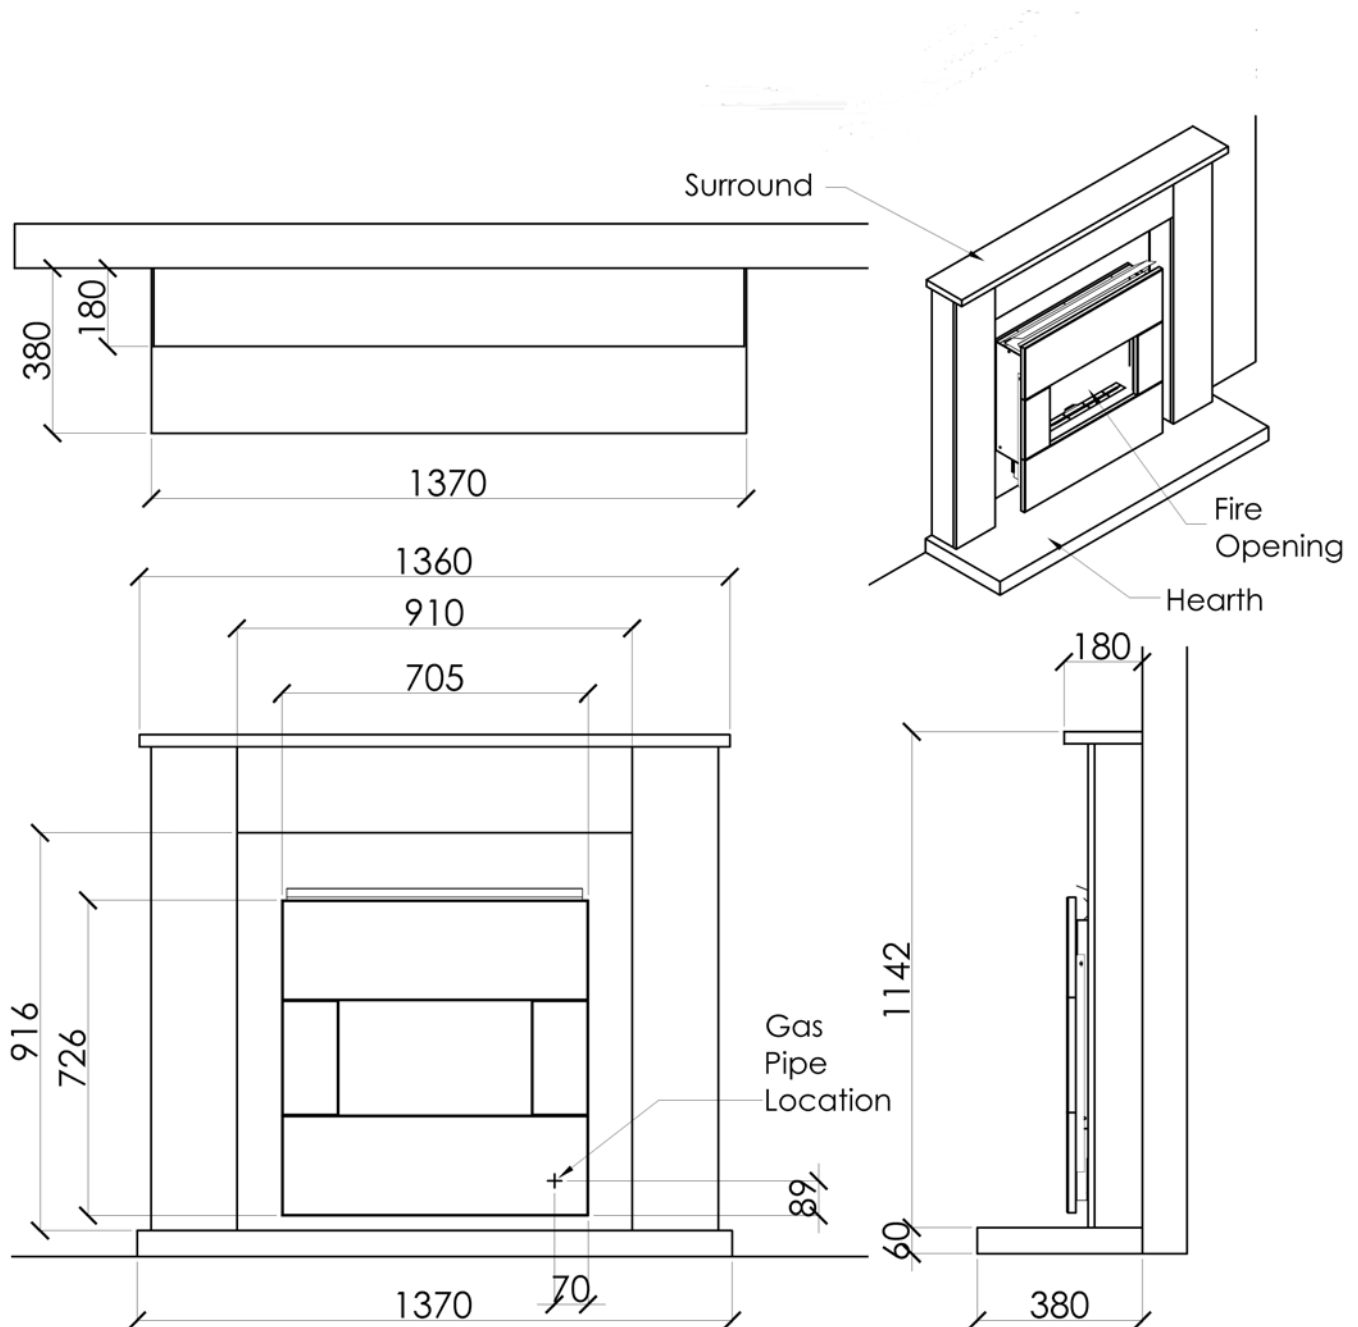

BONITA – Traditional Flueless Gas Fire

Index # 92, Rev-4, 21-Oct-2011 - Page 2 of 2

CVO Fire : 01325-301020 : www.cvo.co.uk : sales@cvo.co.uk

=====
CVO reserve the right to amend and improve the specification sheets without prior notice. If in doubt about any aspect of this specification please call. The specification is not to be used to install the fireplace. Every fire is supplied with an official install booklet. Spirit Fires Limited own the Spirit, CVO and FIREVAULT Trademarks. Copying and distribution of these specifications is not permitted without the permission of Spirit Fires Ltd. All dimensions include a +/-2mm tolerance.

Spirit Fires Ltd, 4 Beaumont Square Durham Way South, Newton Aycliffe County Durham, DL5 6XN
Sales: +44 (0)1325-301020 Office: +44 (0) 1325 327 221 Fax: +(0)1325 327 292 Email: sales@cvo.co.uk Web: www.cvo.co.uk

SHOWROOM: CVO Fires can be seen live in our FIREVAULT showrooms based in the North and South of the UK. Visit www.firevault.co.uk or call 01325-301020 for full contact details, location maps and directions.